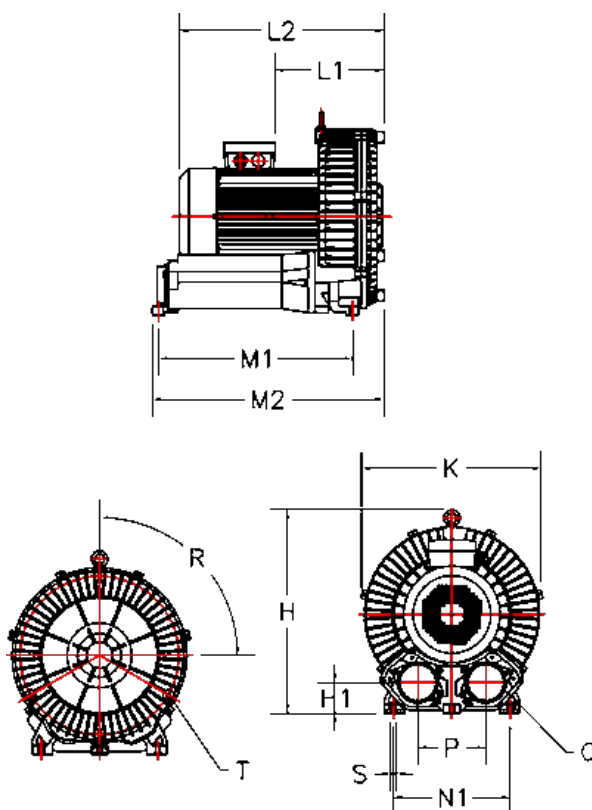

# Data Sheet

Article number: 2761012902011

Description: KLEEblower KB129 0,2/0,25 kW  
3x230/400V 50/60Hz Single stage

## Measures

H = 213.5	N1 = 165
H1 = 38	Noise level dB 50/60Hz = 53/55
K = 208.5	P = 71
L1 = 90	Q = 2-PF 1" (NPT 1")
L2 = 209.5	R (degrees) = -
M1 = -	S = 2 x Ø12
M2 = 205	T = -
N = 186	